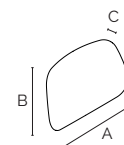

Accessori / Accessories

09 Jota sedia & sgabello | Pannellino per schienale in plastica tappezzabile
Jota chair & stool | Upholsterable plastic backrest panel

code	finishing	q.kit	q.pack	a	b	c	kg.x1	vol.x1
A132103-003	● Nero / Black	x1	30	395	255	5	0.40	mc. 0.0031

Componentistica varia / Miscellaneous components

10 Jota sedia & sgabello | PF2 - Paracolpi a testa bombata in polietilene
Jota chair & stool | PF2 - Polyethylene round-head buffer

code	finishing	q.kit chair	q.kit stool
134403-101	● Nero / Black	x4	x4

code	finishing	q.kit chair	q.kit stool
134203-140	● Nero / Black	x2	x4

code	finishing	q.kit chair
134203-030	● Nero / Black	x2