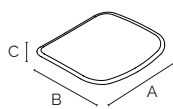

07 Jota sedia & sgabello | Sedile in tecnopolimero tappezzabile
Jota chair & stool | Technopolymer seat upholsterable

code	finishing	q.kit	q.pack	a	b	c	kg.x1	vol.x1
A132203-000	● Nero / Black	x1	20	400	380	8	0.95	mc. 0.0047
A132204-002	● Grigio / Grey	x1	20	400	380	8	0.95	mc. 0.0047
A132202-000	● Rosso / Red	x1	20	400	380	8	0.95	mc. 0.0047
A132216-000	● Verde / Green	x1	20	400	380	8	0.95	mc. 0.0047
A132207-000	● Bio-lolla / Bio-husk	x1	20	400	380	8	0.95	mc. 0.0047