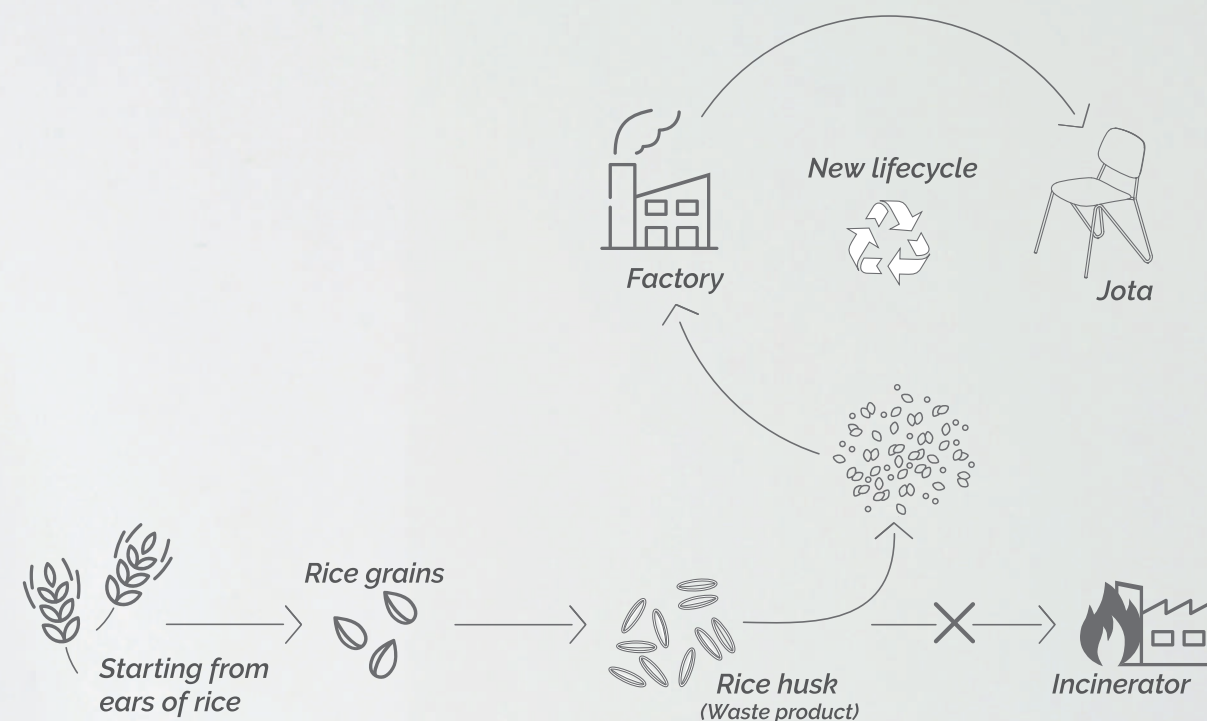

100% RECYCLED BIO-MATERIAL

FOCUS: MATERIALI

La collezione Jota è proposta anche in una versione con scocche in Bio-lolla, un innovativo blend realizzato con il 30% di PP post industriale e il 70% di lolla di riso, che dà vita ad un materiale al 100% riciclato e riciclabile. Il blend, composto da materiali riciclati o recuperati perché di scarto, valorizza a pieno un ciclo di vita circolare e rispettoso dell'ambiente. La Bio-lolla risponde bene agli standard di qualità e sicurezza, facendosi apprezzare per le considerevoli doti di resistenza, impermeabilità e un alto grado di non deperibilità. Per la collezione Jota le scocche in Bio-lolla sono disponibili nella sola finitura naturale, che mette in risalto la peculiare texture della superficie del materiale.

FOCUS ON: MATERIALS

The Jota collection is also offered in a version with shells made of Bio-lolla, an innovative blend made from 30 percent post-industrial PP and 70 percent rice husk, resulting in a 100 percent recycled and recyclable material. The blend, composed of recycled or recovered materials as waste, fully enhances a circular and environmentally friendly life cycle. Bio-lolla meets quality and safety standards well, making it appreciated for its considerable qualities of strength, impermeability and a high degree of non-perishability. For the Jota collection, Bio-lolla shells are available in natural finish only, which highlights the distinctive surface texture.