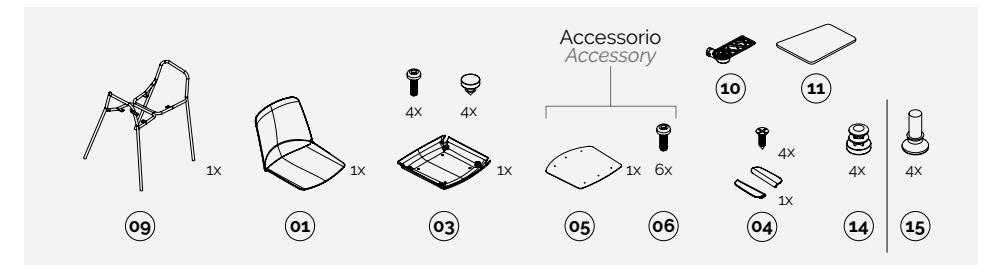

- telaio 4 gambe con braccioli
- telaio 4 gambe con braccioli + aggancio portavoletta
- telaio sgabello h.650 / h.750
- telaio 4 gambe conference con agganci

- 4-legs frame with armrests
- 4-legs frame with armrests + hook for tablet
- stool frame h.650 / h.750
- 4-legs frame conference with hook

gemma

kit components

4-legs | Certified: EN 16139:2013+AC2013 Level 1

4-legs with armrests

4-legs with armrests and tablet

4-legs conference

gemma

kit components

4-legs conference with joining hooks

gemma

kit components

low stool h.650

sled

high stool h.750

4-spoke base

bench