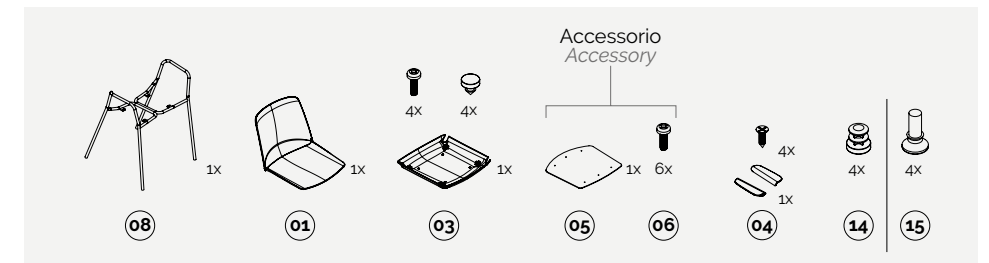

- telaio 4 gambe con braccioli
- telaio 4 gambe con braccioli + aggancio portavoletta
- telaio sgabello h.650 / h.750
- telaio 4 gambe conference con agganci

- 4-legs frame with armrests
- 4-legs frame with armrests + hook for tablet
- stool frame h.650 / h.750
- 4-legs frame conference with hook

gemma

kit components

4-legs | Certified: EN 16139:2013+AC2013 Level 1

4-legs with armrests

4-legs with armrests and tablet

4-legs conference

gemma

kit components