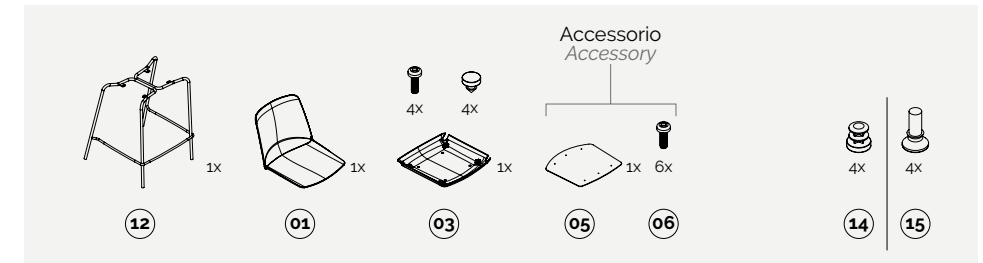

4-legs conference with joining hooks

gemma

kit components

low stool h.650

sled

high stool h.750

4-spoke base

bench