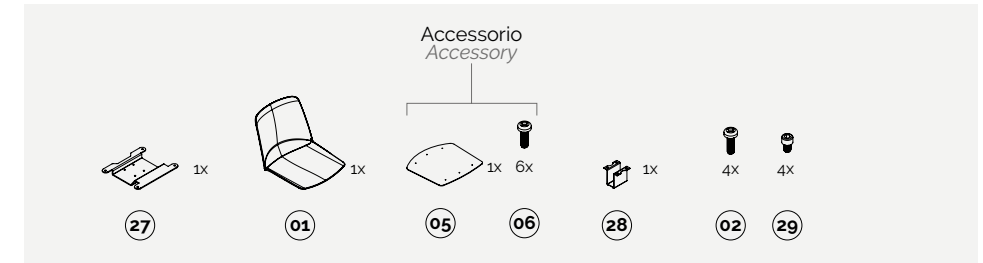

4-legs conference with joining hooks

gemma

kit components

low stool h.650

sled

high stool h.750

4-spoke base

bench