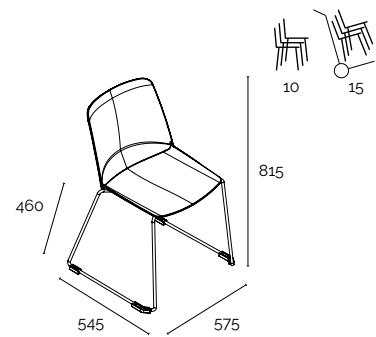

- telaio 4 gambe con braccioli
- telaio 4 gambe con braccioli + aggancio portavoletta
- telaio sgabello h.650 / h.750
- telaio 4 gambe conference con agganci

- 4-legs frame with armrests
- 4-legs frame with armrests + hook for tablet
- stool frame h.650 / h.750
- 4-legs frame conference with hook

4-legs conference with joining hooks

gemma

kit components

low stool h.650

sled

high stool h.750

4-spoke base

bench