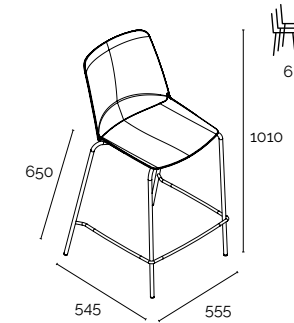

- telaio 4 gambe con braccioli
- telaio 4 gambe con braccioli + aggancio portavoletta
- telaio sgabello h.650 / h.750
- telaio 4 gambe conference con agganci

- 4-legs frame with armrests
- 4-legs frame with armrests + hook for tablet
- stool frame h.650 / h.750
- 4-legs frame conference with hook

gemma

kit components

4-legs | Certified: EN 16139:2013+AC2013 Level 1

4-legs with armrests

4-legs with armrests and tablet

4-legs conference

gemma

kit components

4-legs conference with joining hooks

gemma

kit components

low stool h.650

sled

high stool h.750

4-spoke base

bench