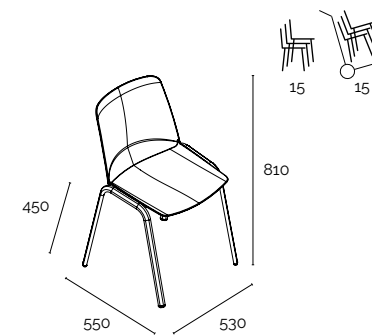

- telaio 4 gambe con braccioli
- telaio 4 gambe con braccioli + aggancio portavoletta
- telaio sgabello h.650 / h.750
- telaio 4 gambe conference con agganci

- 4-legs frame with armrests
- 4-legs frame with armrests + hook for tablet
- stool frame h.650 / h.750
- 4-legs frame conference with hook

gemma

kit components

4-legs | Certified: EN 16139:2013+AC2013 Level 1

4-legs with armrests

4-legs with armrests and tablet

4-legs conference

gemma

kit components

4-legs conference with joining hooks

gemma

kit components

low stool h.650

sled

high stool h.750

4-spoke base

bench