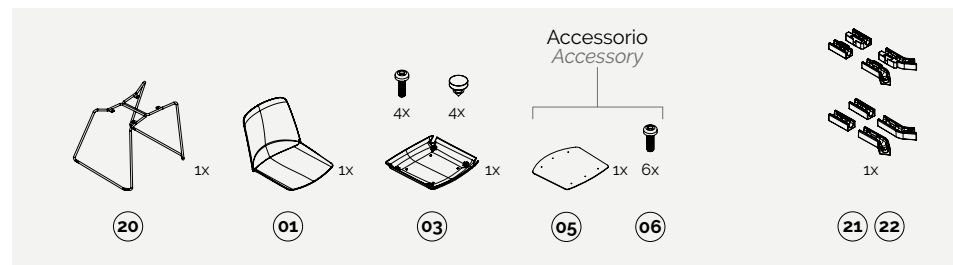

4-legs conference with joining hooks

gemma

kit components

low stool h.650

sled

high stool h.750

4-spoke base

bench