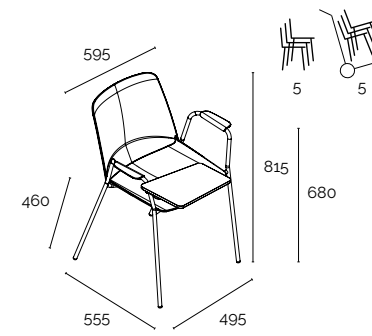

- telaio 4 gambe con braccioli
- telaio 4 gambe con braccioli + aggancio portavoletta
- telaio sgabello h.650 / h.750
- telaio 4 gambe conference con agganci

- 4-legs frame with armrests
- 4-legs frame with armrests + hook for tablet
- stool frame h.650 / h.750
- 4-legs frame conference with hook

gemma

kit components

4-legs | Certified: EN 16139:2013+AC2013 Level 1

4-legs with armrests

4-legs with armrests and tablet

4-legs conference

gemma

kit components

4-legs conference with joining hooks

gemma

kit components

low stool h.650

sled

high stool h.750

4-spoke base

bench