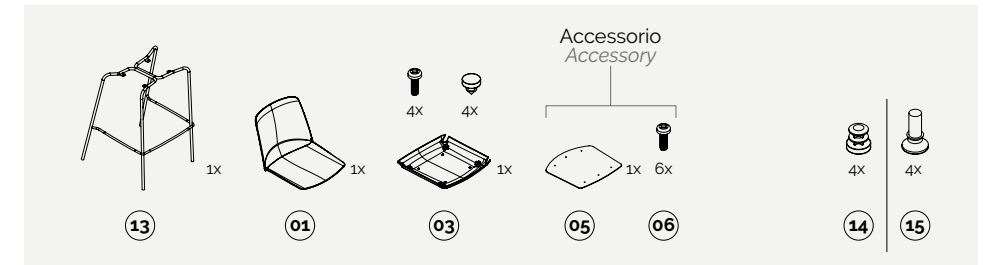

4-legs conference with joining hooks

gemma

kit components

low stool h.650

sled

high stool h.750

4-spoke base

bench