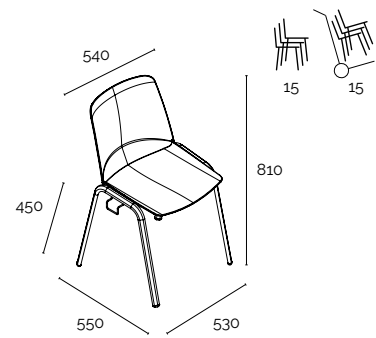

- telaio 4 gambe con braccioli
- telaio 4 gambe con braccioli + aggancio portavoletta
- telaio sgabello h.650 / h.750
- telaio 4 gambe conference con agganci

- 4-legs frame with armrests
- 4-legs frame with armrests + hook for tablet
- stool frame h.650 / h.750
- 4-legs frame conference with hook

gemma

kit components

4-legs | Certified: EN 16139:2013+AC2013 Level 1

4-legs with armrests

4-legs with armrests and tablet

4-legs conference

gemma

kit components

4-legs conference with joining hooks

gemma

kit components

low stool h.650

sled

high stool h.750

4-spoke base

bench