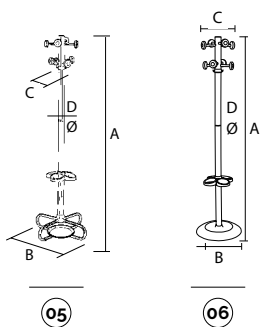

## components

**05** bravo-appendiabito a colonna con portaombrelli, componenti in plastica neri  
bravo-coat hanger with umbrella stand, plastic components black

code	finishing	plastic	q.kit	q.pack	a	b	c	d	kg.x1	vol.x1
110403-001	● nero/black	● nero/black	x1	60	1750	415	380	50	8,20	mc. 0.039
110404-029	● grigio/grey	● nero/black	x1	60	1750	415	380	50	8,20	mc. 0.039
110410-029	● cromato/chrome	● nero/black	x1	60	1750	415	380	50	8,20	mc. 0.039

**06** eco-appendiabito a colonna con portaombrelli componenti in plastica neri  
eco-coat hanger with umbrella stand, plastic components black

code	finishing	plastic	q.kit	q.pack	a	b	c	d	kg.x1	vol.x1
110403-025	● nero/black	● nero/black	x1	50	1700	400	330	50	5,00	mc. 0.045
110404-120	● grigio/grey	● nero/black	x1	50	1700	400	330	50	5,00	mc. 0.045
110410-120	● cromato/chrome	● nero/black	x1	50	1700	400	330	50	5,00	mc. 0.045

main component sizes